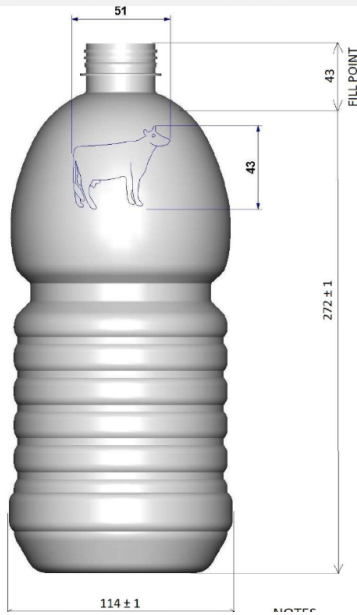

Milk 2000

General info

Item no. (SKU):	
Family / Range:	Milk
Capacity:	2000ml
Neck:	38mm 3-Start
Weight:	39
Shape:	Round
Material:	PET
Colour:	All Colours Available
Print Areas:	N/A
Country of Origin:	Lithuania

Packaging Info

Packed in Boxes

Box Dimensions (mm):	594 x 394 x 448
Quantity per box (pcs):	
Boxes per pallet (pcs):	
Quantity per pallet (pcs):	
Net weight (kg):	
Gross weight (kg):	
Pallet height (mm):	2400

Packed in PE bags on trays (Full pallet)

Tray dimensions (mm):	1200 x 800 x 50
Quantity per tray (pcs):	80
Quantity per PE bag (pcs):	
PE bags per tray (pcs):	
Trays per pallet (pcs):	8
Quantity per pallet (pcs):	640
Net weight (kg):	25
Gross weight (kg):	40
Pallet height (mm):	2400